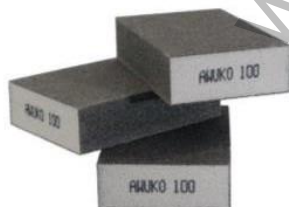

Available Grain Numbers:

16	20	24
30	☒ 36	40
50	☒ 60	☒ 80
☒ 100	☒ 120	150
☒ 180	☒ 220	240
280	320	360
400	500	600
800	900	1000
1200	1500	2000

Продукт: [Шкурка Awuko върху гъба за ръчно шлайфане 97x70 мм, P36, Sanding sponge](#)

Категория: [Консумативи за шлайфмашини](#)

Бранд: [Awuko](#)

Категория бранд: [Шкурка Awuko](#)